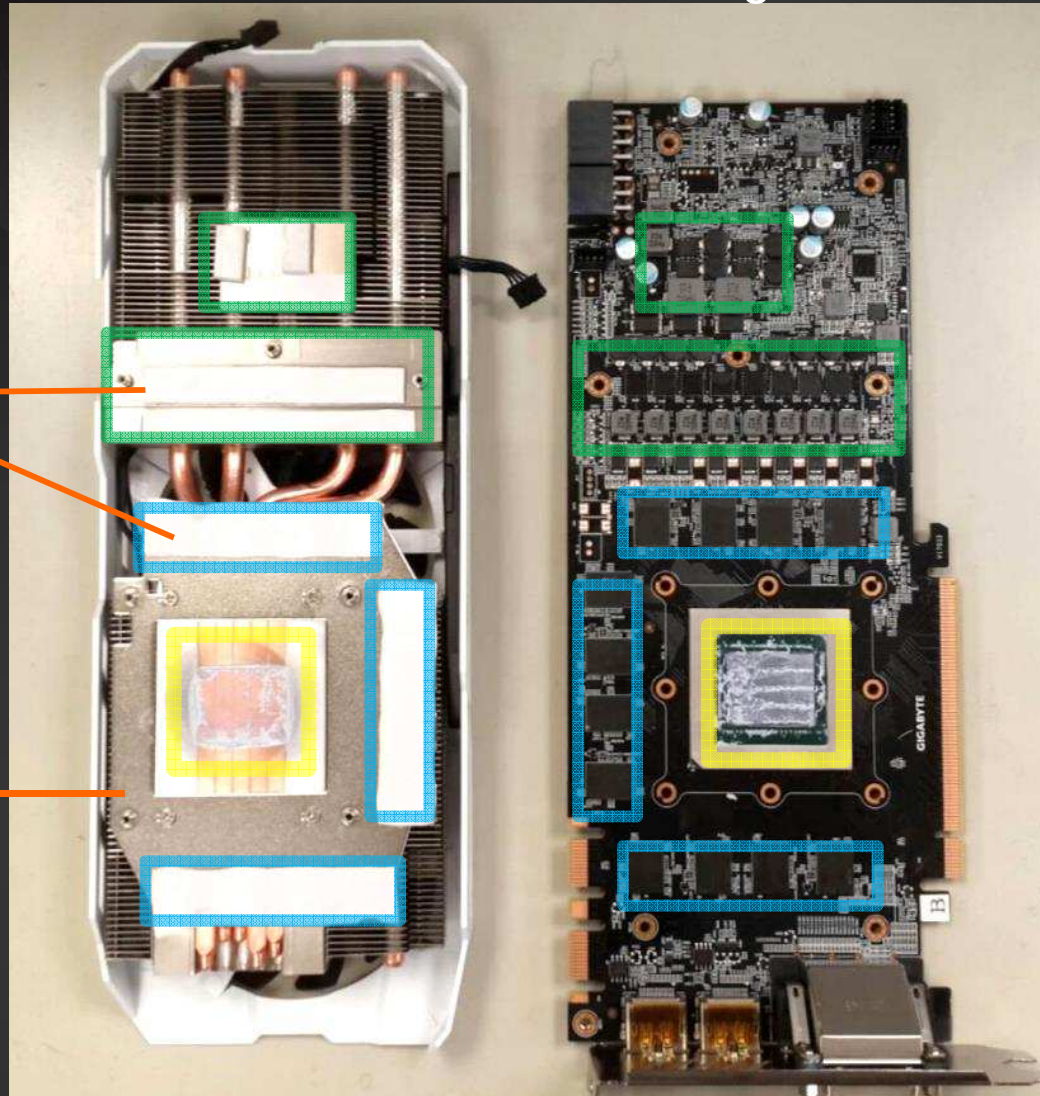

GIGABYTE Total-Care Cooling Solution

- ✓ GPU Cooling
- ✓ VRAM
- ✓ MOSFET Cooling

Cooling

Heat Pipes Direct Touch

With direct contact to the GPU and VRAM, the large copper base plate combines the composite heat pipes to efficiently transfer heat generated from the interior cores to the heat sink.

Cooling

GIGABYTE Total-Care Cooling Solution

- ✓ GPU Cooling
- ✓ VRAM
- ✓ MOSFET Cooling

Thermal Pads

Metal Plate

Cooling

Composite Heat-Pipes

Combines both thermal conductivity and phase transition for efficiently managing the transfer of heat

Unique Blade Fan

The airflow is split and guided by the curve

Cooling

3D Active Fan

The 3D Active Fan provides semi-passive cooling, the fans will remain off when the GPU is under a set loading or temperature for low power gaming. It allows gamers to enjoy gameplay in complete silence when the system is running light or idle.