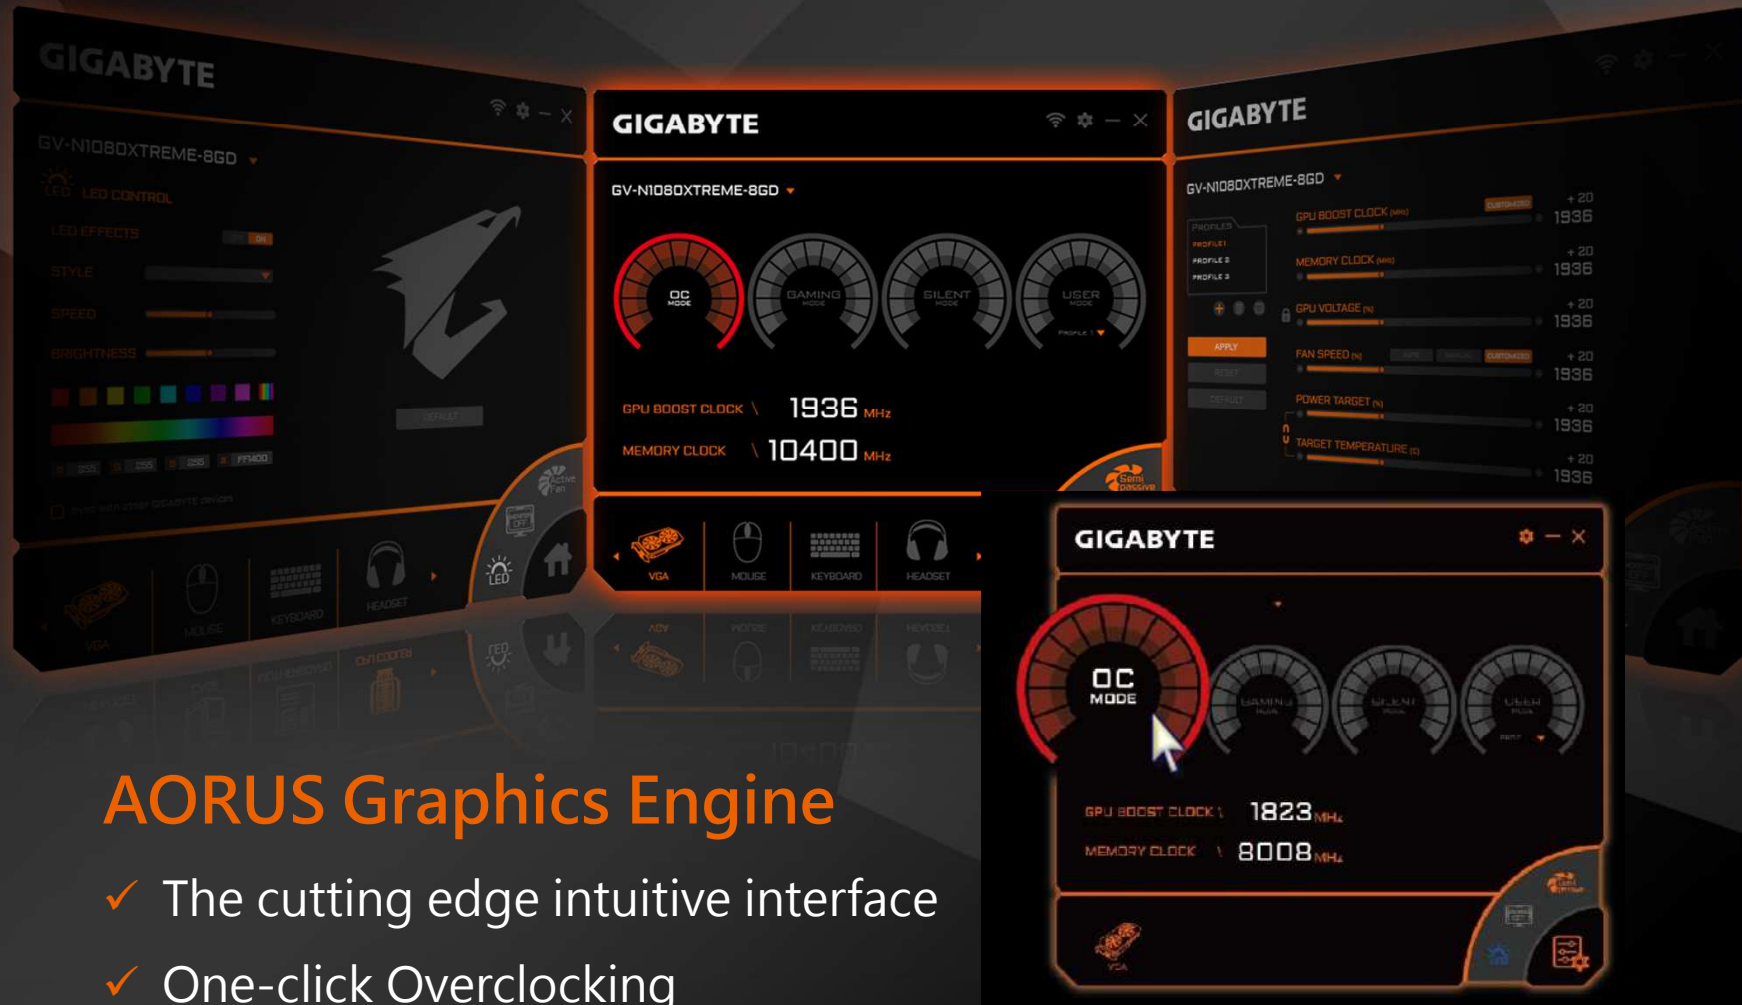

Utility

AORUS Graphics Engine

- ✓ The cutting edge intuitive interface
- ✓ One-click Overclocking