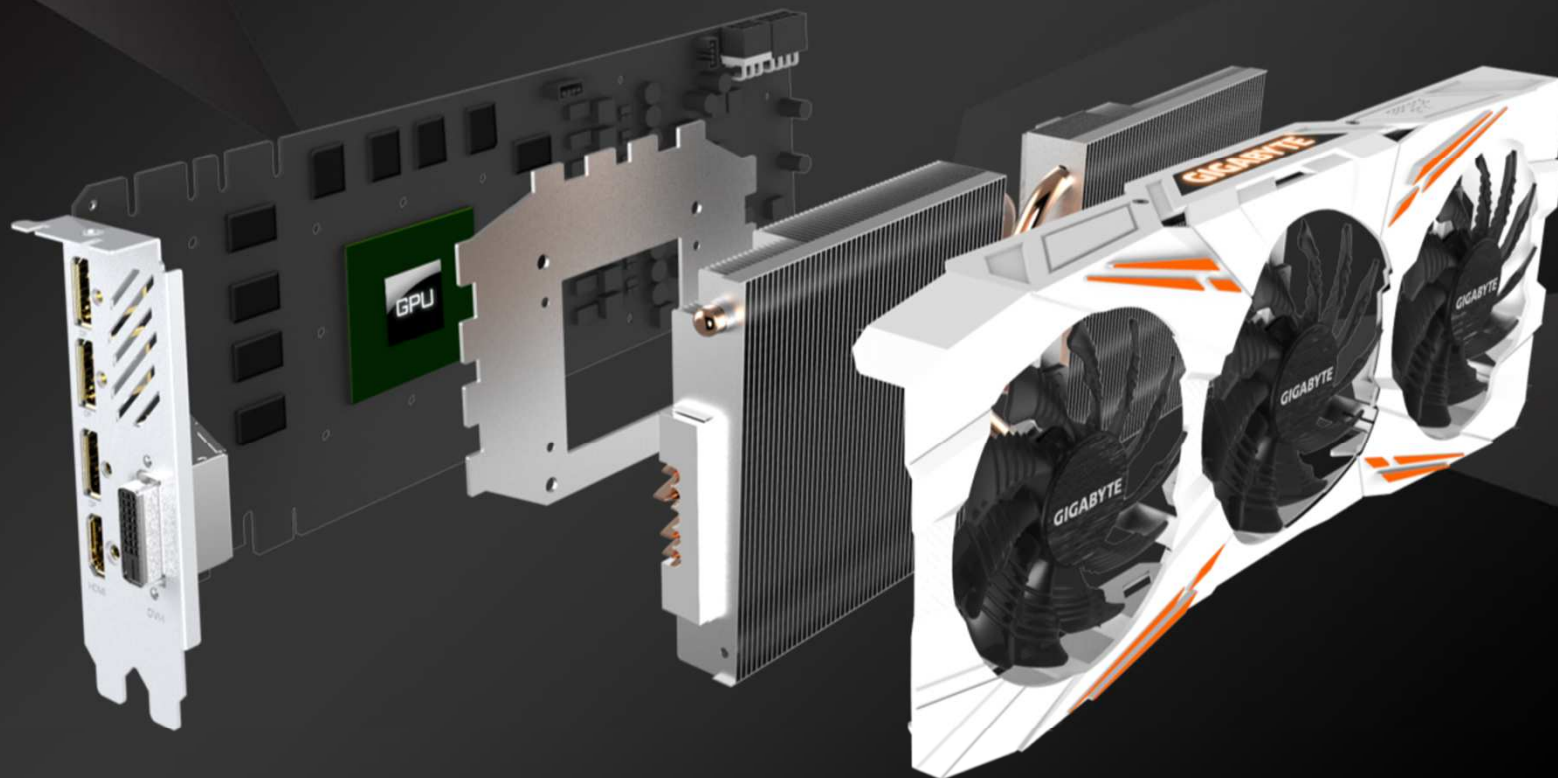

AORUS

GTX1080 Ti Gaming OC
Sales kit

GIGABYTE GeForce GTX 1080 Ti Gaming OC 11G

GV-N108TGAMING OC-11GD

Features

Powered by GeForce® GTX 1080 Ti

Integrated with 11GB GDDR5X 352-bit memory interface

WINDFORCE 3X Cooling System

RGB fusion – 16.8M customizable color lighting

Built for Extreme Overclocking 8+2 Power Phases

Core Clock

Boost: 1657 MHz / Base: 1544 MHz in OC mode

Boost: 1632 MHz / Base: 1518 MHz in Gaming mode

Cooling

GIGABYTE Total-Care Cooling Solution

- ✓ GPU Cooling
- ✓ VRAM
- ✓ MOSFET Cooling

Cooling

Heat Pipes Direct Touch

With direct contact to the GPU and VRAM, the large copper base plate combines the composite heat pipes to efficiently transfer heat generated from the interior cores to the heat sink.

Unique Blade Fan

The airflow is split and guided by the curve

Cooling

3D Active Fan

The 3D Active Fan provides semi-passive cooling, the fans will remain off when the GPU is under a set loading or temperature for low power gaming. It allows gamers to enjoy gameplay in complete silence when the system is running light or idle.