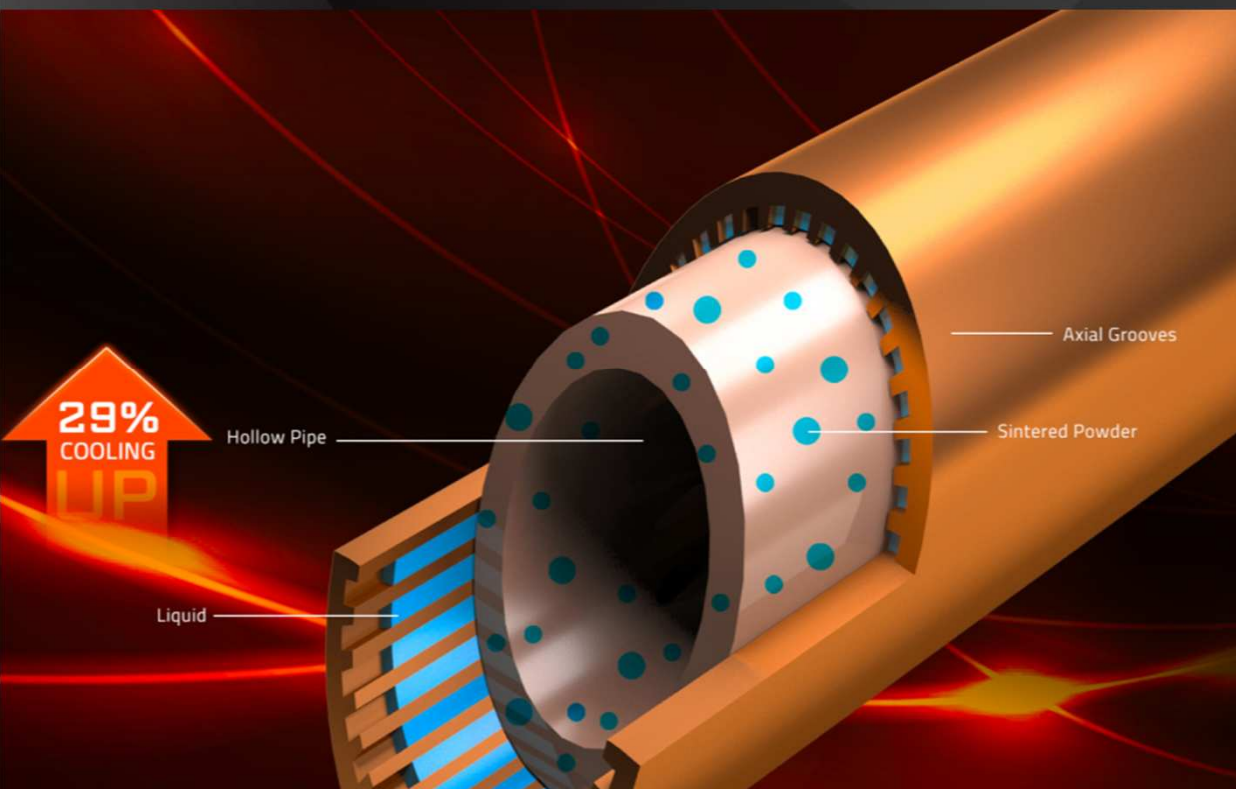

GIGABYTE Total-Care Cooling Solution

- ✓ GPU Cooling
- ✓ VRAM
- ✓ MOSFET Cooling

Cooling

Heat Pipes Direct Touch

With direct contact to the GPU and VRAM, the large copper base plate combines the composite heat pipes to efficiently transfer heat generated from the interior cores to the heat sink.

Cooling

GIGABYTE Total-Care Cooling Solution

- ✓ GPU Cooling
- ✓ VRAM
- ✓ MOSFET Cooling

Thermal Pads

Metal Plate

Cooling

Composite Heat-Pipes

Combines both thermal conductivity and phase transition for efficiently managing the transfer of heat

Unique Blade Fan

The airflow is split and guided by the curve

Cooling

3D Active Fan

The 3D Active Fan provides semi-passive cooling, the fans will remain off when the GPU is under a set loading or temperature for low power gaming. It allows gamers to enjoy gameplay in complete silence when the system is running light or idle.